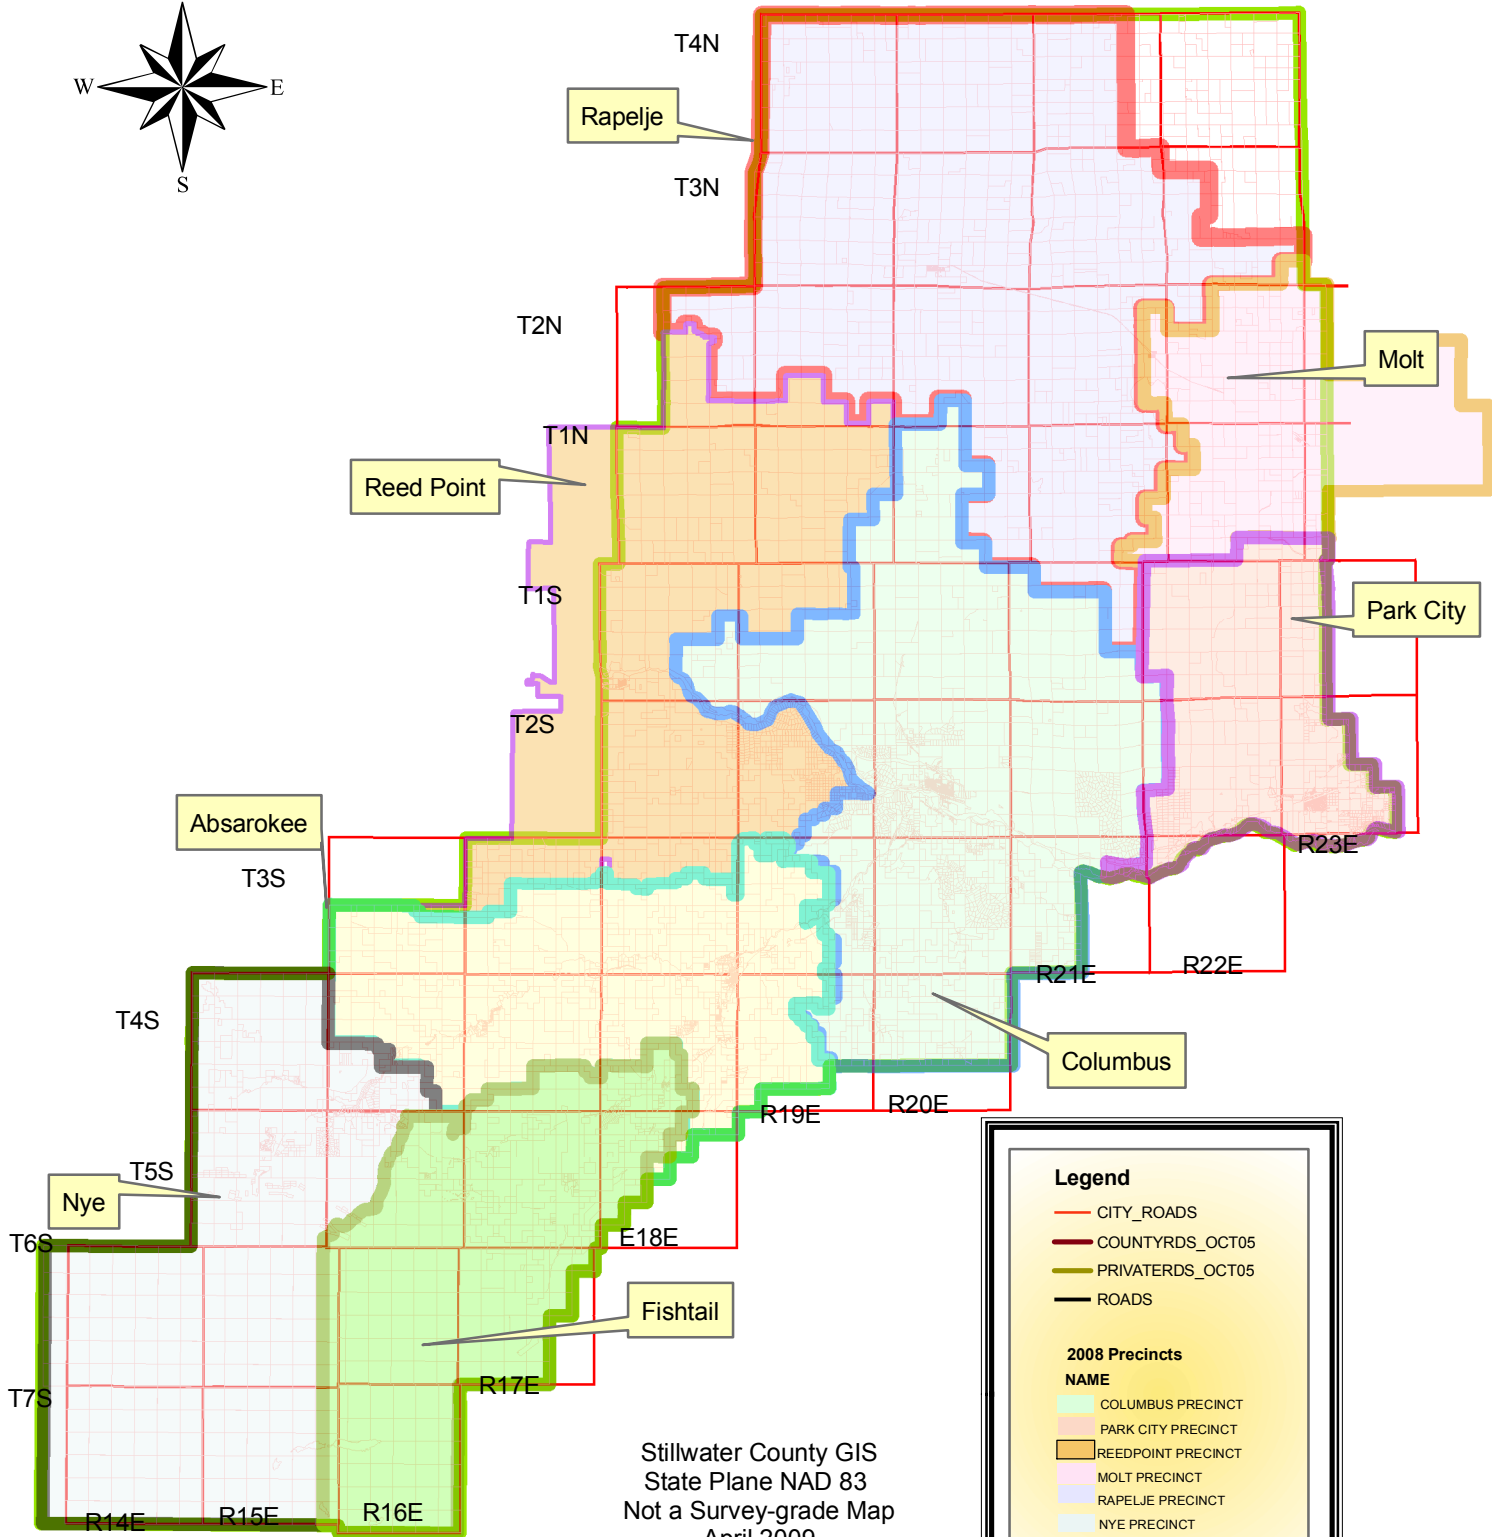

Stillwater County Precincts 2009

Stillwater County GIS
 State Plane NAD 83
 Not a Survey-grade Map
 April 2009

Legend

- CITY_ROADS
- COUNTYRDS_OCT05
- PRIVATERDS_OCT05
- ROADS

2008 Precincts

NAME	Color
COLUMBUS PRECINCT	Light Green
PARK CITY PRECINCT	Light Pink
REEDPOINT PRECINCT	Light Orange
MOLT PRECINCT	Light Purple
RAPELJE PRECINCT	Light Blue
NYE PRECINCT	Light Yellow
FISHTAIL PRECINCT	Light Green
ABSAROKEE PRECINCT	Light Yellow
TRS	Light Grey